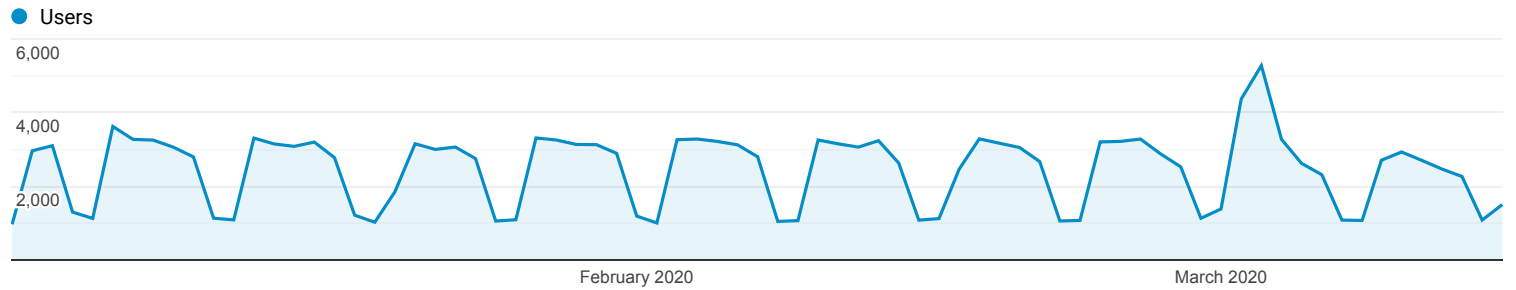

Browser & OS

All Users
100.00% Users

Jan 1, 2020 - Mar 15, 2020

Explorer

Summary

Browser	Acquisition			Behavior			Conversions		
	Users	New Users	Sessions	Bounce Rate	Pages / Session	Avg. Session Duration	Goal Conversion Rate	Goal Completions	Goal Value
	143,779 % of Total: 100.00% (143,779)	130,305 % of Total: 100.03% (130,263)	210,442 % of Total: 100.00% (210,442)	63.30% Avg for View: 63.30% (0.00%)	2.13 Avg for View: 2.13 (0.00%)	00:02:14 Avg for View: 00:02:14 (0.00%)	0.00% Avg for View: 0.00% (0.00%)	0 % of Total: 0.00% (0)	\$0.00 % of Total: 0.00% (\$0.00)
1. Chrome	58,212 (40.96%)	52,969 (40.65%)	83,510 (39.68%)	56.28%	2.55	00:03:08	0.00%	0 (0.00%)	\$0.00 (0.00%)
2. Safari	42,893 (30.18%)	41,206 (31.62%)	54,262 (25.78%)	66.74%	1.77	00:01:25	0.00%	0 (0.00%)	\$0.00 (0.00%)
3. Internet Explorer	12,131 (8.54%)	9,547 (7.33%)	30,232 (14.37%)	58.86%	2.20	00:02:52	0.00%	0 (0.00%)	\$0.00 (0.00%)
4. Safari (in-app)	10,721 (7.54%)	10,707 (8.22%)	10,770 (5.12%)	99.07%	1.02	00:00:01	0.00%	0 (0.00%)	\$0.00 (0.00%)
5. Edge	7,778 (5.47%)	6,536 (5.02%)	12,852 (6.11%)	54.13%	2.42	00:02:02	0.00%	0 (0.00%)	\$0.00 (0.00%)
6. Firefox	3,704 (2.61%)	3,264 (2.50%)	5,568 (2.65%)	53.47%	2.38	00:02:01	0.00%	0 (0.00%)	\$0.00 (0.00%)
7. Android Webview	2,595 (1.83%)	2,206 (1.69%)	7,942 (3.77%)	97.08%	1.06	00:00:15	0.00%	0 (0.00%)	\$0.00 (0.00%)
8. Samsung Internet	2,157 (1.52%)	1,989 (1.53%)	3,131 (1.49%)	62.57%	1.89	00:01:37	0.00%	0 (0.00%)	\$0.00 (0.00%)
9. Mozilla Compatible Agent	1,052 (0.74%)	1,045 (0.80%)	1,159 (0.55%)	98.45%	1.02	00:00:22	0.00%	0 (0.00%)	\$0.00 (0.00%)
10. Amazon Silk	341 (0.24%)	315 (0.24%)	429 (0.20%)	63.87%	2.02	00:01:35	0.00%	0 (0.00%)	\$0.00 (0.00%)